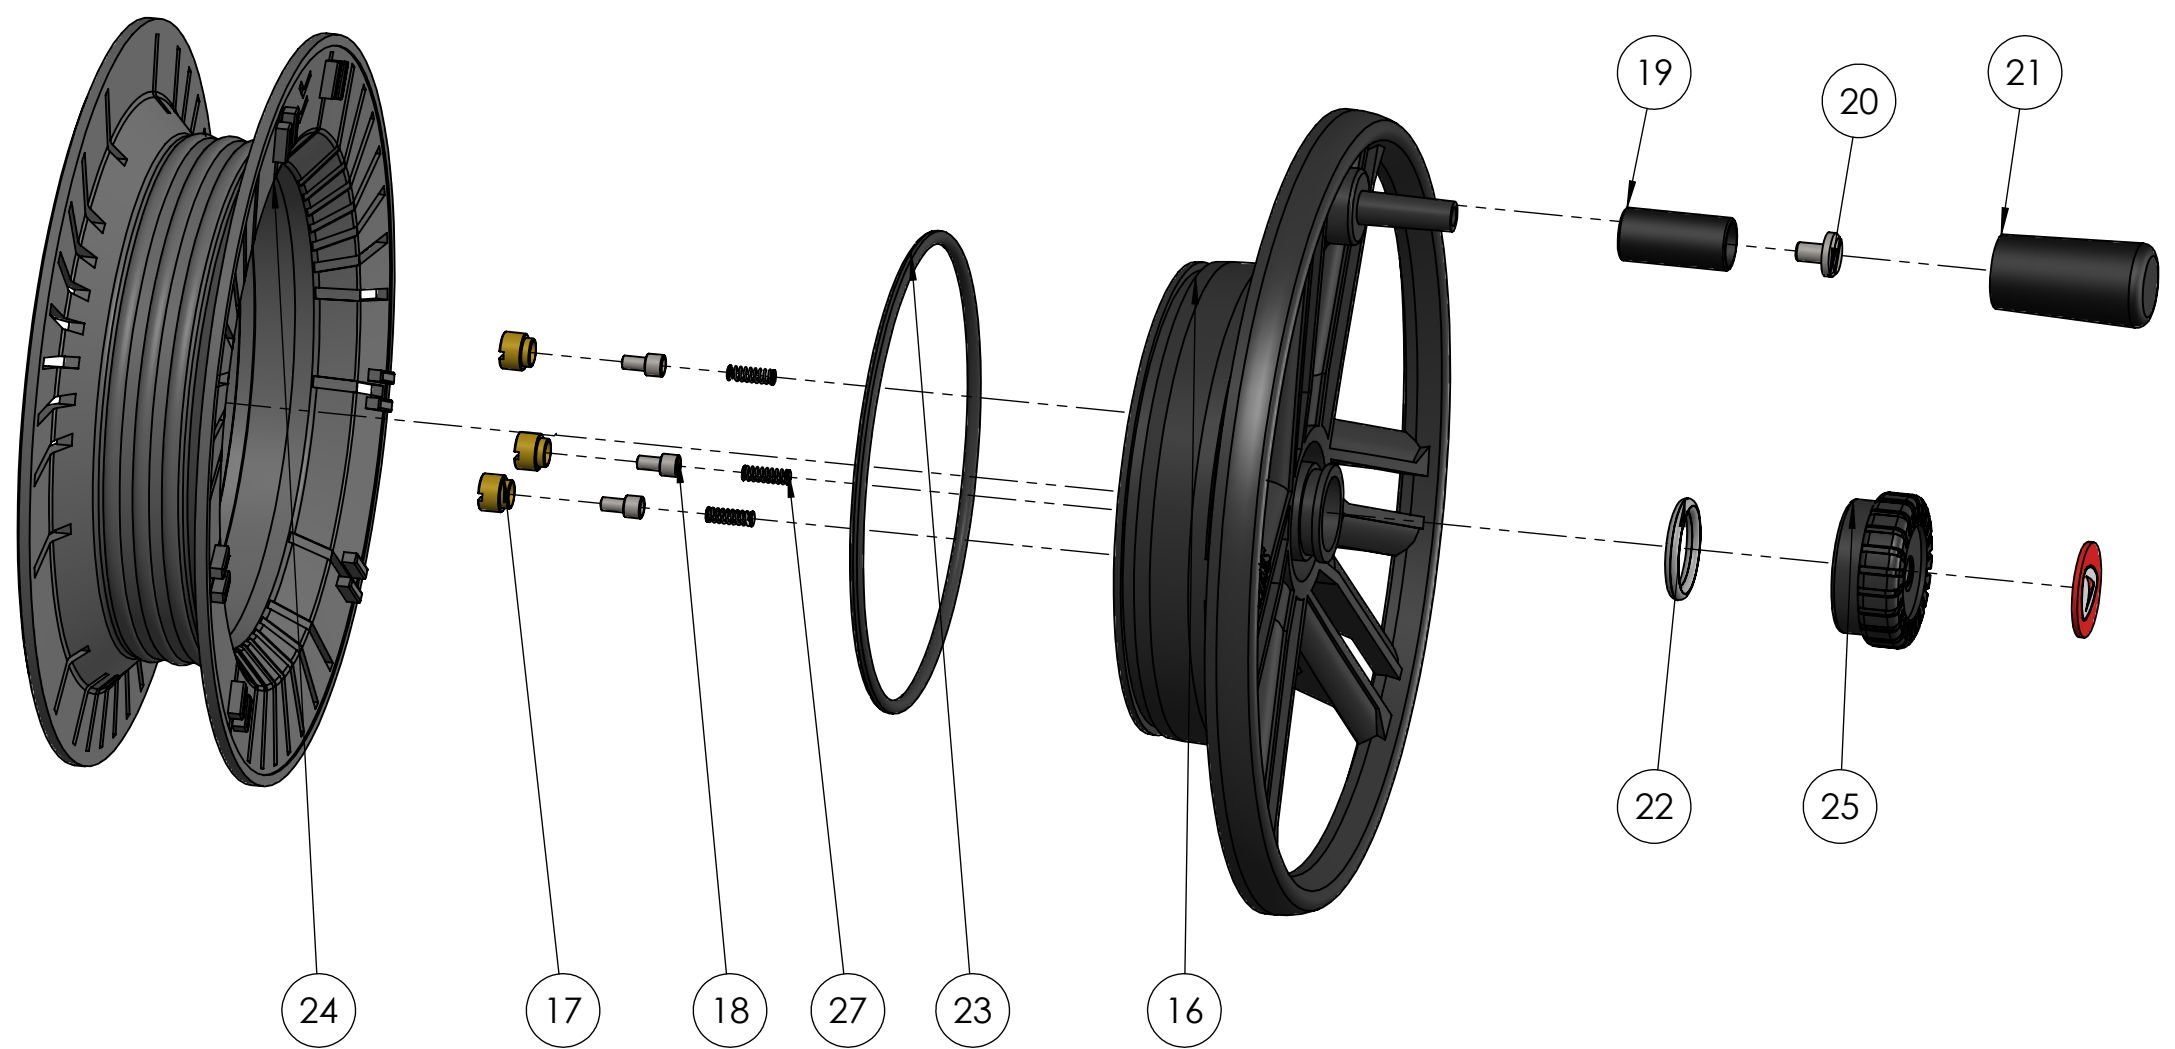

Greys Fin Cassette Reel

Greys Fin Cassette Reel

No.	Description	Q'TY	5/6 (1546677)	7/8 (1546678)	9/10 (1546679)
1	Frame	1			
2	Push Plate	1	1549469		
3	Spindle Bush	1	1549491		
4	Spindle	1	1549486	1549487	
5	Small Rulon Brake Pad	1	1549477		
6	Clutch Body	1	1549474		
7	Large Rulon Brake Pad	1	1549478		
8	Keyed Washer	1	1549472		
9	Drag O Ring	1	1549471		
10	Drag Knob Plunger	4	1549484		
11	Drive Plate	1	1549473		
12	Spindle Lock Nut	1	1549480		
13	Regulator Button	1	1549492		
14	Spindle Stop Screw L/H	1	1549493		
15	Greys Badge	2	1549494		
16		1			
17	Ratchet Pin Screw	3	1549481		
18	Ratchet Pin	3	1549482		
19	Inner Handle Knob	1	1549497		
20	Handle Screw	1	1549496		
21	Handle Knob	1	1549498	1549499	
22	Latch O Ring	1	1549470		
23	Cassette O Ring	1	1549488	1549489	1549490
24	Cassette	1			
25	Latch Nut	1	1549495		
26	Drag knob Plunger spring	4	1549483		
27	Ratchet Pin Spring	3	1549476		