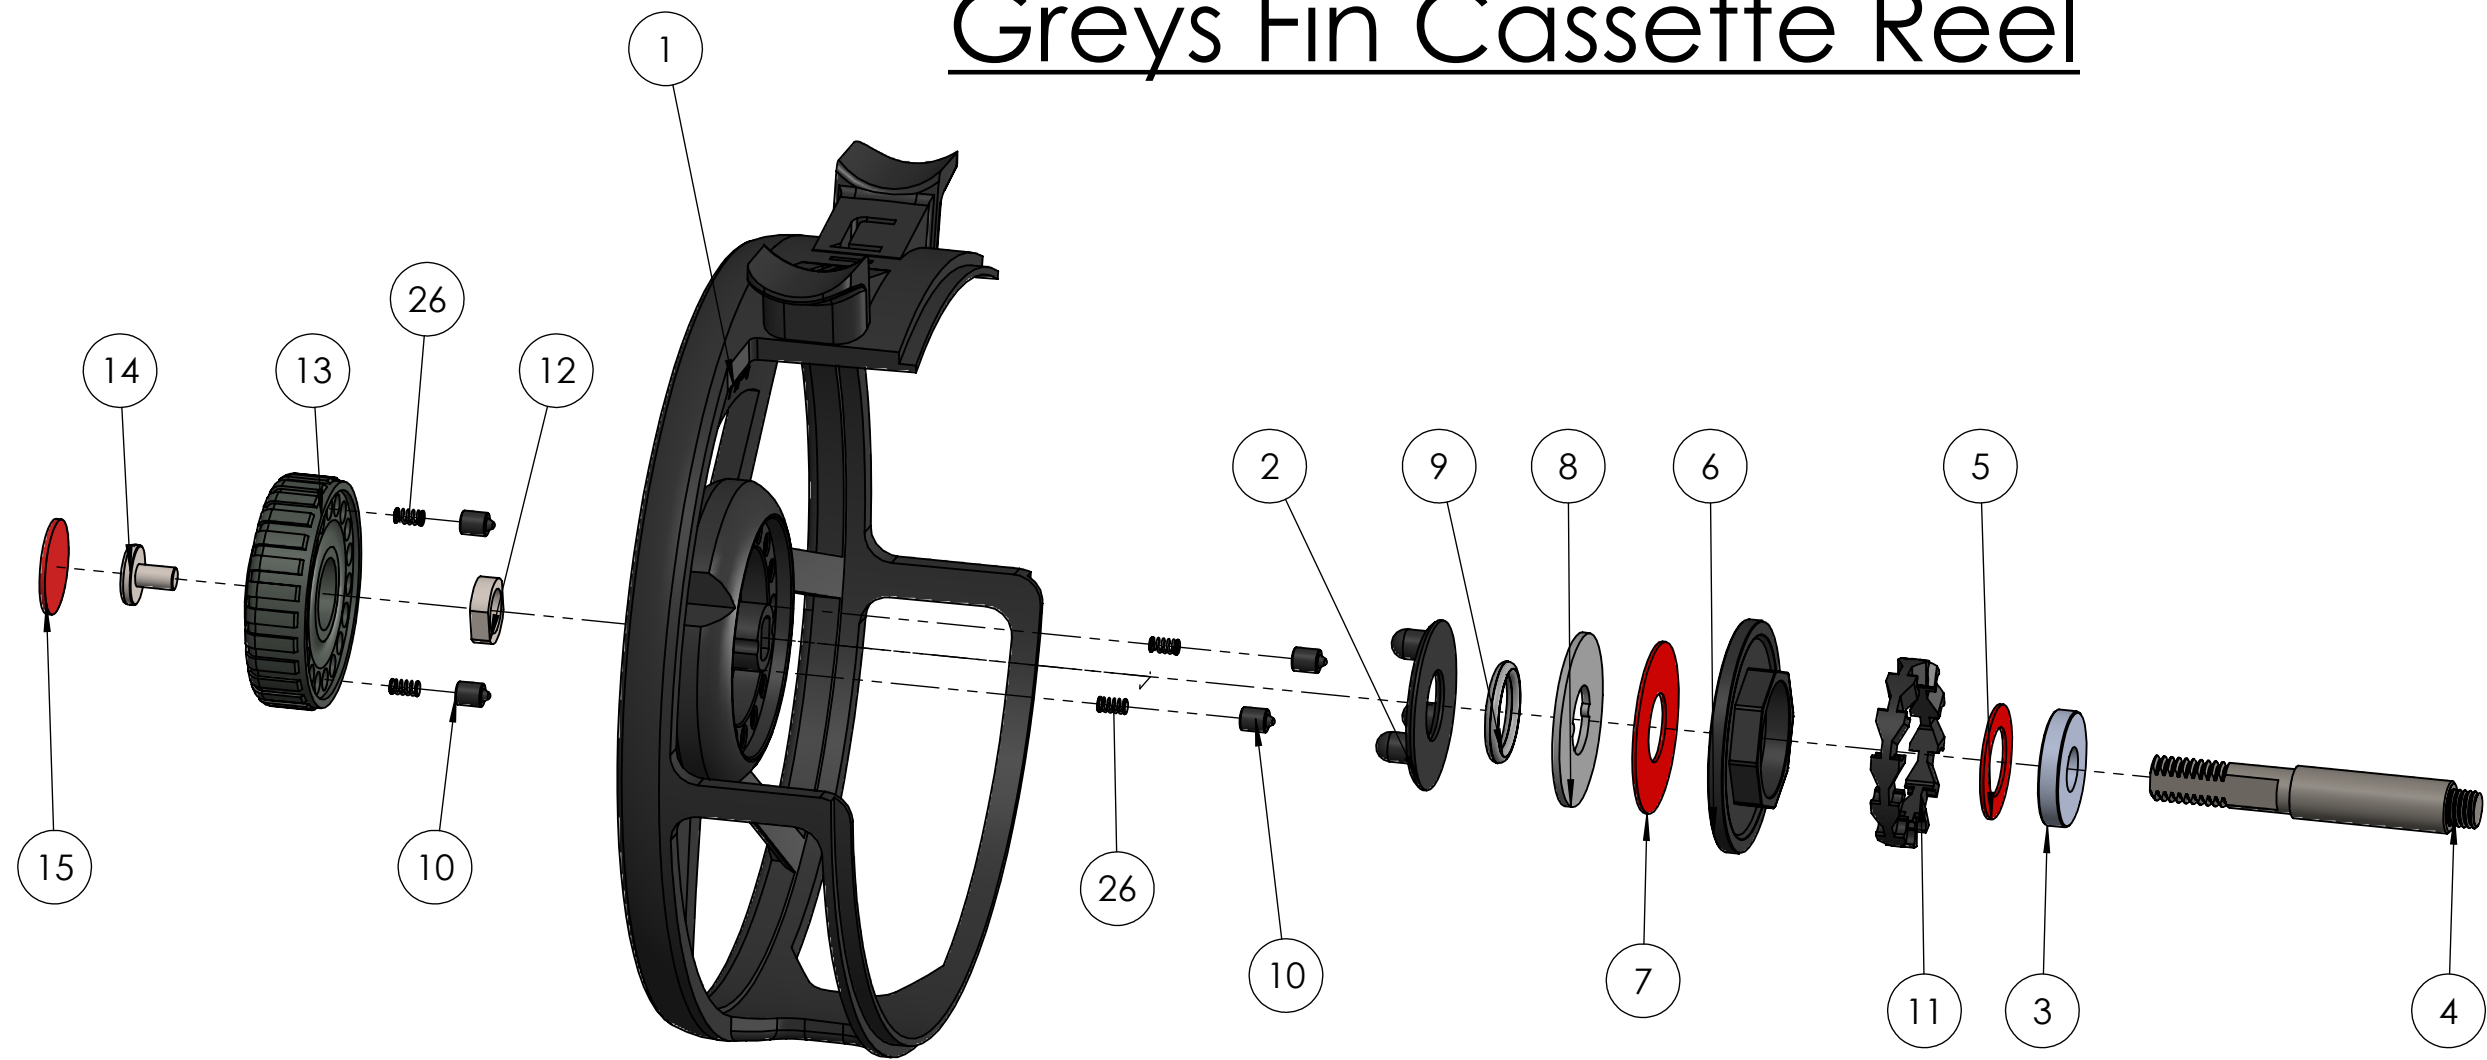

Greys Fin Cassette Reel

Greys Fin Cassette Reel

No.	Description	Q'TY	5/6 (1546677)	7/8 (1546678)	9/10 (1546679)
1	Frame	1			
2	Push Plate	1	1549469		
3	Spindle Bush	1	1549491		
4	Spindle	1	1549486	1549487	
5	Small Rulon Brake Pad	1	1549477		
6	Clutch Body	1	1549474		
7	Large Rulon Brake Pad	1	1549478		
8	Keyed Washer	1	1549472		
9	Drag O Ring	1	1549471		
10	Drag Knob Plunger	4	1549484		
11	Drive Plate	1	1549473		
12	Spindle Lock Nut	1	1549480		
13	Regulator Button	1	1549492		
14	Spindle Stop Screw L/H	1	1549493		
15	Greys Badge	2	1549494		
16		1			
17	Ratchet Pin Screw	3	1549481		
18	Ratchet Pin	3	1549482		
19	Inner Handle Knob	1	1549497		
20	Handle Screw	1	1549496		
21	Handle Knob	1	1549498	1549499	
22	Latch O Ring	1	1549470		
23	Cassette O Ring	1	1549488	1549489	1549490
24	Cassette	1			
25	Latch Nut	1	1549495		
26	Drag knob Plunger spring	4	1549483		
27	Ratchet Pin Spring	3	1549476		